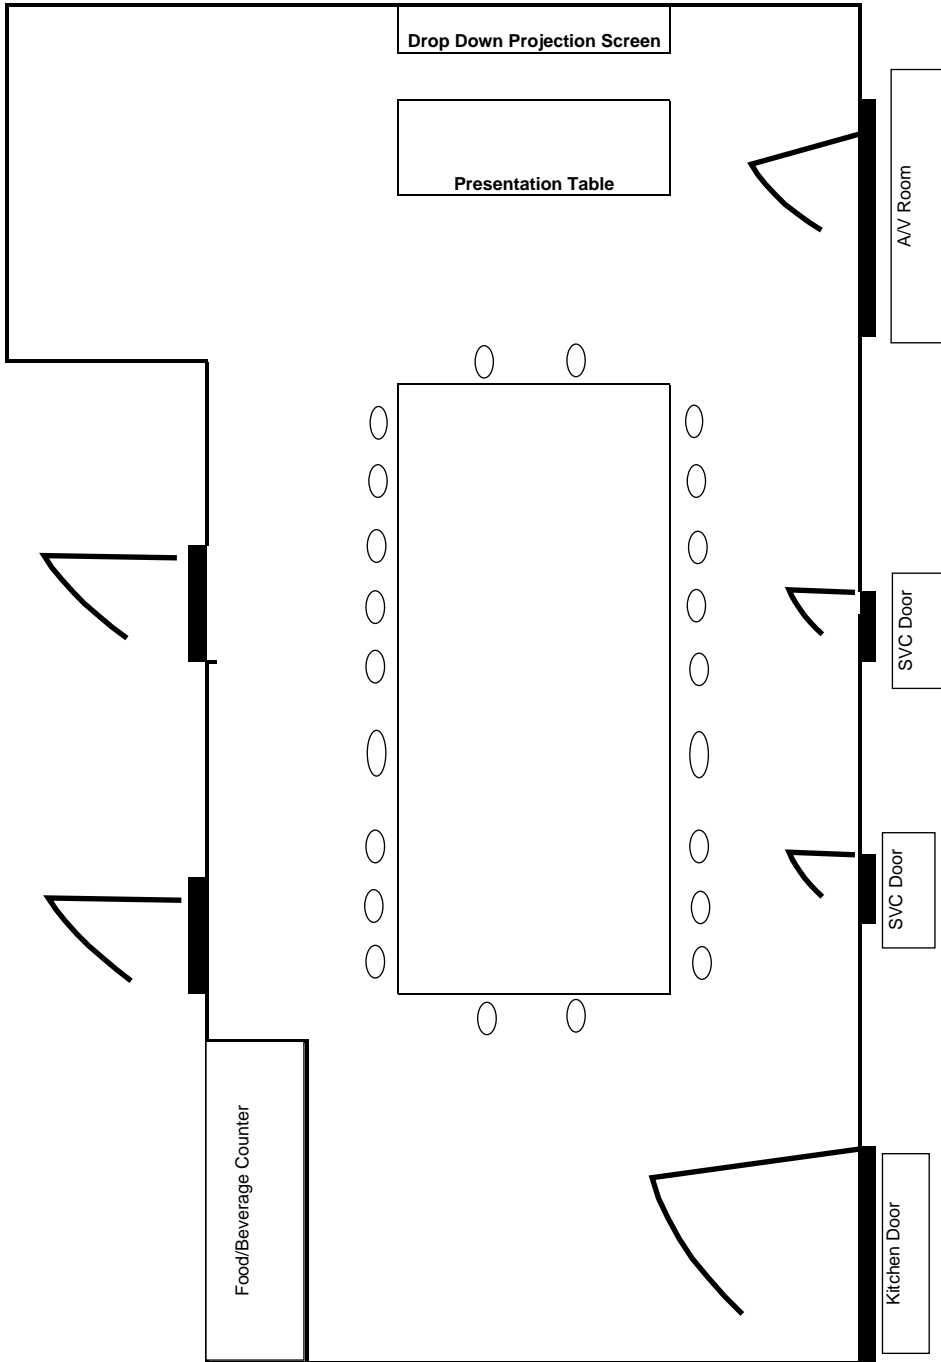

Classroom Style Layout

LIGHTHOUSE KEY

Can accommodate up to 42 people

Theatre Style Layout

LIGHTHOUSE KEY

Can accommodate up to 64 people

Conference Style Layout

LIGHTHOUSE KEY

Can accommodate up to 30 people

Round Table Layout

LIGHTHOUSE KEY

Lanai

Can accommodate up to 42 people