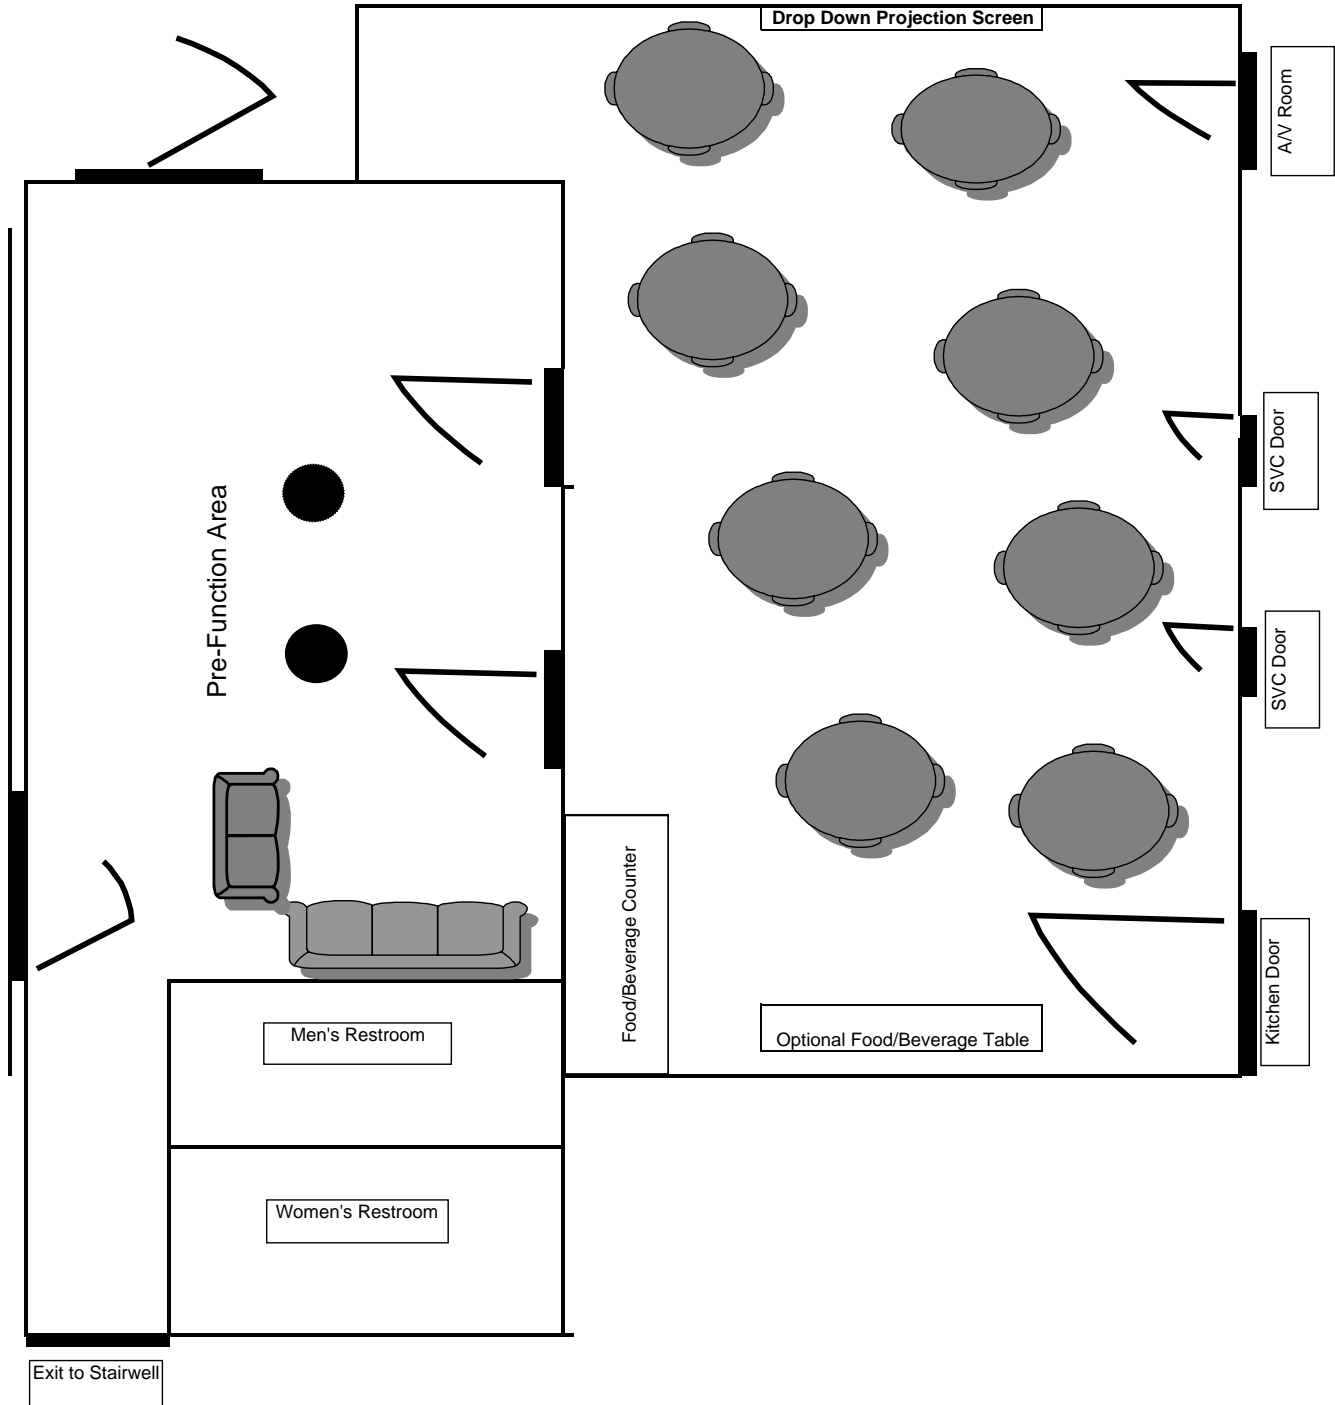

Classroom Style Layout

LIGHTHOUSE KEY

Can accommodate up to 42 people

Theatre Style Layout

LIGHTHOUSE KEY

Can accommodate up to 64 people

Conference Style Layout

LIGHTHOUSE KEY

Can accommodate up to 30 people

Round Table Layout

LIGHTHOUSE KEY

Lanai

Can accommodate up to 42 people