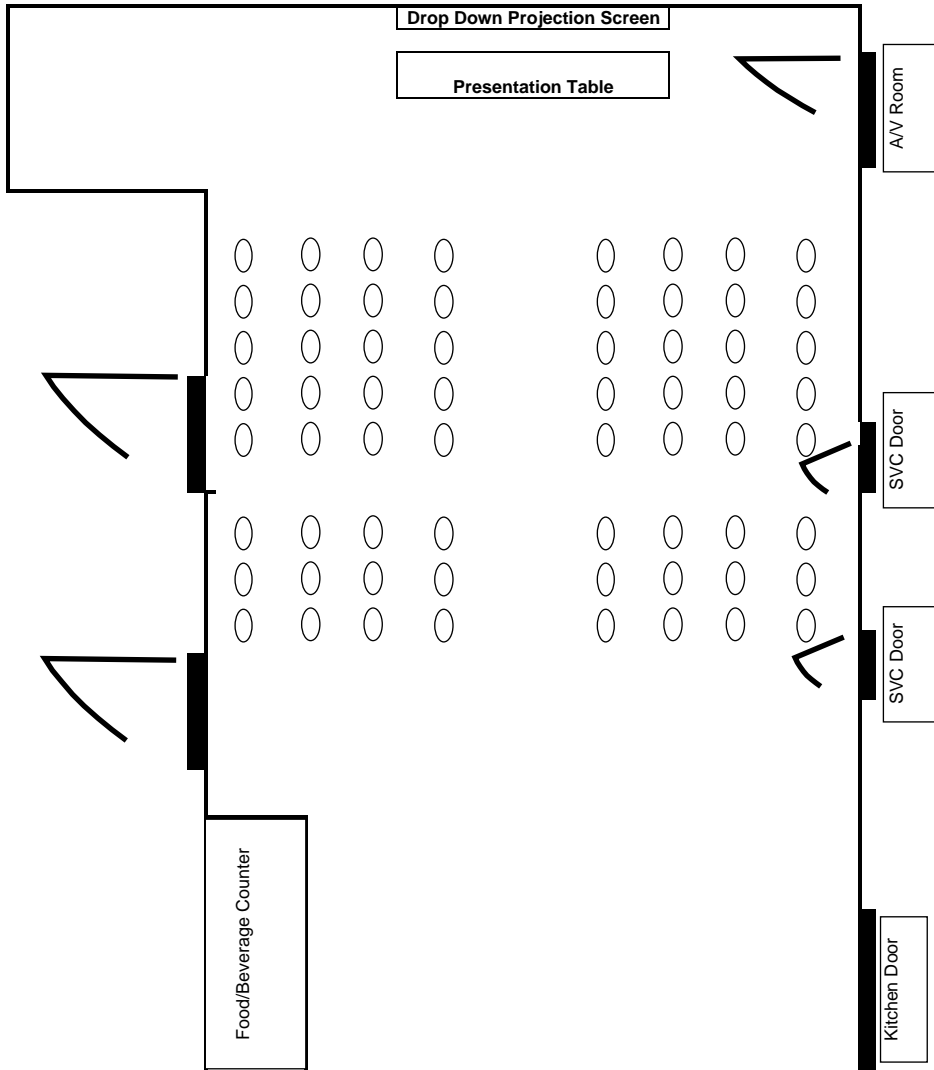

Classroom Style Layout

LIGHTHOUSE KEY

Can accommodate up to 42 people

Theatre Style Layout

LIGHTHOUSE KEY

Can accommodate up to 64 people

Conference Style Layout

LIGHTHOUSE KEY

Can accommodate up to 30 people

Round Table Layout

LIGHTHOUSE KEY

Lanai

Can accommodate up to 42 people