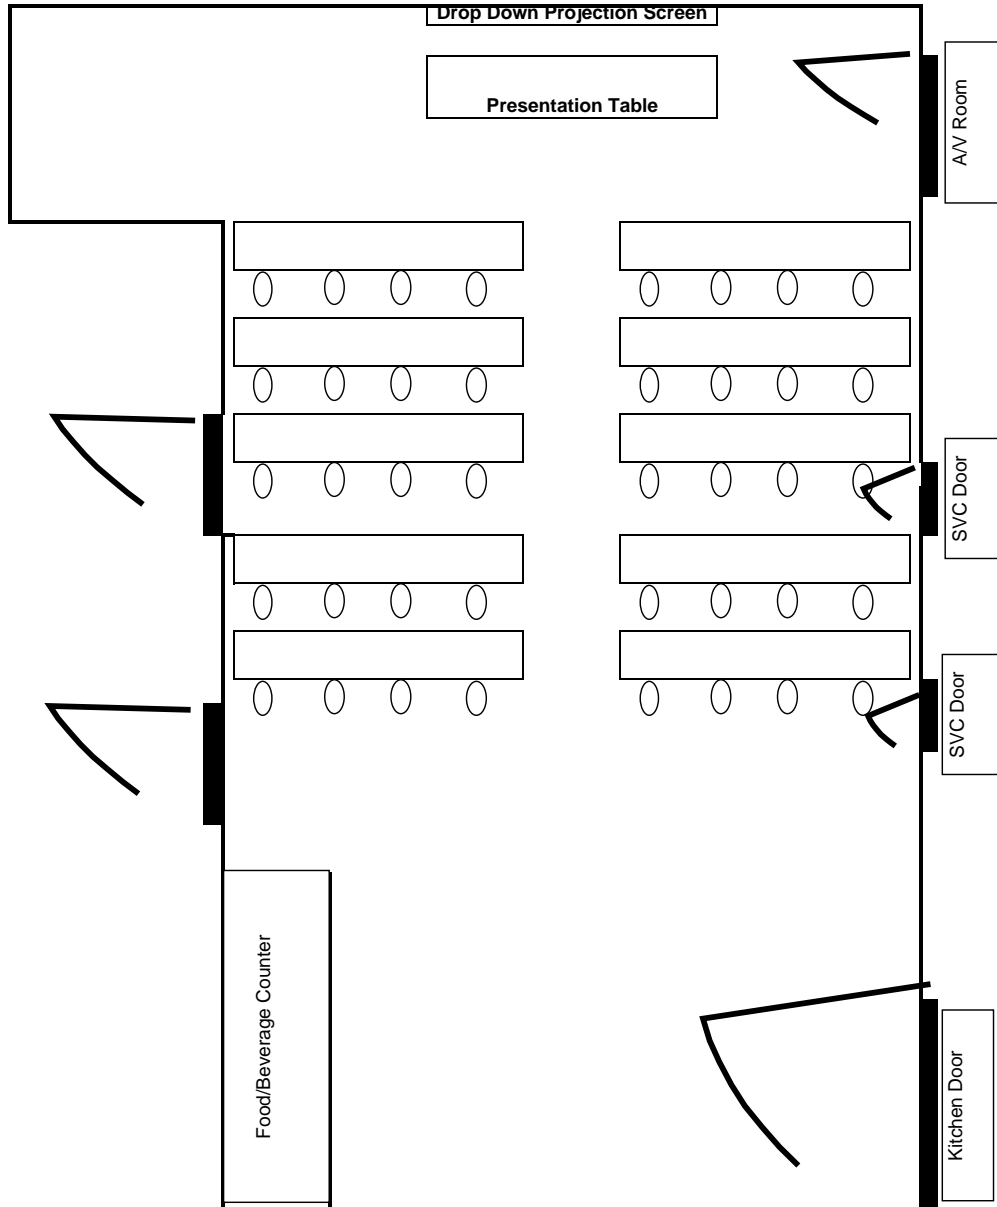

Classroom Style Layout

LIGHTHOUSE KEY

Can accommodate up to 42 people

Theatre Style Layout

LIGHTHOUSE KEY

Can accommodate up to 64 people

Conference Style Layout

LIGHTHOUSE KEY

Can accommodate up to 30 people

Round Table Layout

LIGHTHOUSE KEY

Lanai

Can accommodate up to 42 people